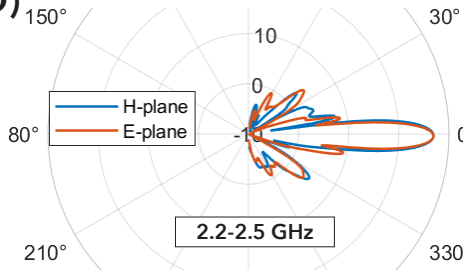

MTS 3.0

DUAL 30" DISH FEEDS

L/S WIDEBAND (MTS3-LSP)

GAIN
L-Band: 19 dBi
S-Band: 22 dBi

S/C WIDEBAND (MTS3-SCP)

GAIN
S-Band: 22 dBi
C-Band: 31 dBi

L BAND FEED (MTS3-LP)

GAIN
L-Band: 19 dBi

S BAND FEED (MTS3-SP)

GAIN
S-Band: 22 dBi

C BAND FEED (MTS3-CP)

GAIN
C-Band: 31 dBi

MTS 3.0

SINGLE 48" DISH FEEDS

L/S WIDEBAND (MTS3-LSD)

GAIN
L-Band: 21 dBi
S-Band: 26 dBi

S/C WIDEBAND (MTS3-SCD)

GAIN
S-Band: 27 dBi
C-Band: 32 dBi

L BAND FEED (MTS3-LD)

GAIN
L-Band: 22 dBi

S BAND FEED (MTS3-SD)

GAIN
S-Band: 28 dBi

C BAND FEED (MTS3-CD)

GAIN
C-Band: 34 dBi