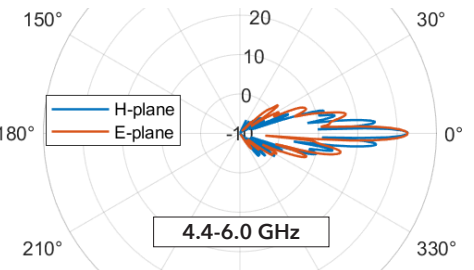

MTS 3.0

DUAL 30" DISH FEEDS

L/S WIDEBAND (MTS3-LSP)

GAIN
L-Band: 19 dBi
S-Band: 22 dBi

S/C WIDEBAND (MTS3-SCP)

GAIN
S-Band: 22 dBi
C-Band: 31 dBi

L BAND FEED (MTS3-LP)

GAIN
L-Band: 19 dBi

S BAND FEED (MTS3-SP)

GAIN
S-Band: 22 dBi

C BAND FEED (MTS3-CP)

GAIN
C-Band: 31 dBi

MTS 3.0

SINGLE 48" DISH FEEDS

L/S WIDEBAND (MTS3-LSD)

GAIN
L-Band: 21 dBi
S-Band: 26 dBi

S/C WIDEBAND (MTS3-SCD)

GAIN
S-Band: 27 dBi
C-Band: 32 dBi

L BAND FEED (MTS3-LD)

GAIN
L-Band: 22 dBi

S BAND FEED (MTS3-SD)

GAIN
S-Band: 28 dBi

C BAND FEED (MTS3-CD)

GAIN
C-Band: 34 dBi