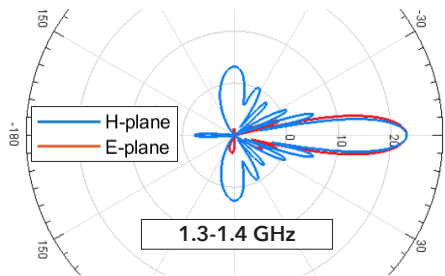

S BAND FEED (MTS3-SP)

GAIN
S-Band: 22 dBi

C BAND FEED (MTS3-CP)

GAIN
C-Band: 31 dBi

MTS 3.0

SINGLE 48" DISH FEEDS

L/S WIDEBAND (MTS3-LSD)

GAIN
L-Band: 21 dBi
S-Band: 26 dBi

S/C WIDEBAND (MTS3-SCD)

GAIN
S-Band: 27 dBi
C-Band: 32 dBi

L BAND FEED (MTS3-LD)

GAIN
L-Band: 22 dBi

S BAND FEED (MTS3-SD)

GAIN
S-Band: 28 dBi

C BAND FEED (MTS3-CD)

GAIN
C-Band: 34 dBi