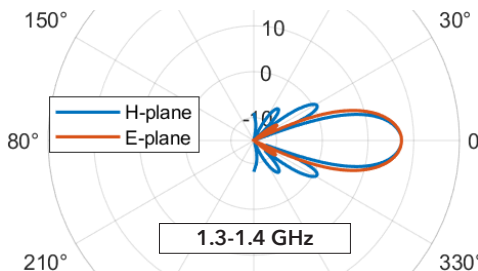

MTS 3.0

DUAL 30" DISH FEEDS

L/S WIDEBAND (MTS3-LSP)

GAIN
L-Band: 19 dBi
S-Band: 22 dBi

S/C WIDEBAND (MTS3-SCP)

GAIN
S-Band: 22 dBi
C-Band: 31 dBi

L BAND FEED (MTS3-LP)

GAIN
L-Band: 19 dBi

S BAND FEED (MTS3-SP)

GAIN
S-Band: 22 dBi

C BAND FEED (MTS3-CP)

GAIN
C-Band: 31 dBi

MTS 3.0

SINGLE 48" DISH FEEDS

L/S WIDEBAND (MTS3-LSD)

GAIN
L-Band: 21 dBi
S-Band: 26 dBi