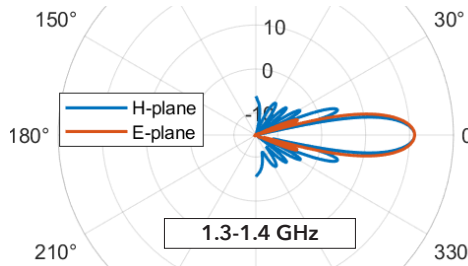

S/C WIDEBAND (MTS3-SCD)

GAIN
S-Band: 27 dBi
C-Band: 32 dBi

L BAND FEED (MTS3-LD)

GAIN
L-Band: 22 dBi

S BAND FEED (MTS3-SD)

GAIN
S-Band: 28 dBi

C BAND FEED (MTS3-CD)

GAIN
C-Band: 34 dBi