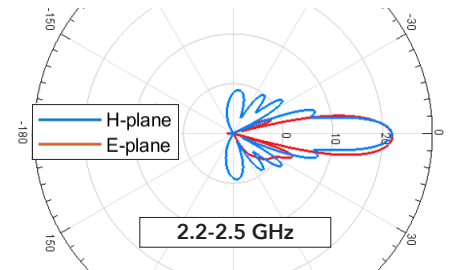

MTS 3.0

DUAL 30" DISH FEEDS

L/S WIDEBAND (MTS3-LSP)

GAIN
L-Band: 19 dBi
S-Band: 22 dBi

S/C WIDEBAND (MTS3-SCP)

GAIN
S-Band: 22 dBi
C-Band: 31 dBi

L BAND FEED (MTS3-LP)

GAIN
L-Band: 19 dBi

S BAND FEED (MTS3-SP)

GAIN
S-Band: 22 dBi

C BAND FEED (MTS3-CP)

GAIN
C-Band: 31 dBi

MTS 3.0

SINGLE 48" DISH FEEDS

L/S WIDEBAND (MTS3-LSD)

GAIN
L-Band: 21 dBi
S-Band: 26 dBi