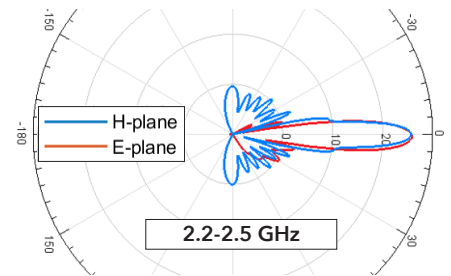

MTS 3.0

DUAL 30" DISH FEEDS

L/S WIDEBAND (MTS3-LSP)

GAIN
L-Band: 19 dBi
S-Band: 22 dBi

S/C WIDEBAND (MTS3-SCP)

GAIN
S-Band: 22 dBi
C-Band: 31 dBi

L BAND FEED (MTS3-LP)

GAIN
L-Band: 19 dBi

S BAND FEED (MTS3-SP)

GAIN
S-Band: 22 dBi

C BAND FEED (MTS3-CP)

GAIN
C-Band: 31 dBi

MTS 3.0

SINGLE 48" DISH FEEDS

L/S WIDEBAND (MTS3-LSD)

GAIN
L-Band: 21 dBi
S-Band: 26 dBi

S/C WIDEBAND (MTS3-SCD)

GAIN
S-Band: 27 dBi
C-Band: 32 dBi

L BAND FEED (MTS3-LD)

GAIN
L-Band: 22 dBi

S BAND FEED (MTS3-SD)

GAIN
S-Band: 28 dBi

C BAND FEED (MTS3-CD)

GAIN
C-Band: 34 dBi