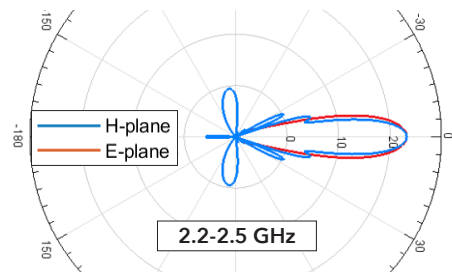

MTS 3.0

DUAL 30" DISH FEEDS

L/S WIDEBAND (MTS3-LSP)

GAIN
L-Band: 19 dBi
S-Band: 22 dBi

S/C WIDEBAND (MTS3-SCP)

GAIN
S-Band: 22 dBi
C-Band: 31 dBi

L BAND FEED (MTS3-LP)

GAIN
L-Band: 19 dBi

S BAND FEED (MTS3-SP)

GAIN
S-Band: 22 dBi

C BAND FEED (MTS3-CP)

GAIN
C-Band: 31 dBi

MTS 3.0

SINGLE 48" DISH FEEDS

L/S WIDEBAND (MTS3-LSD)

GAIN
L-Band: 21 dBi
S-Band: 26 dBi