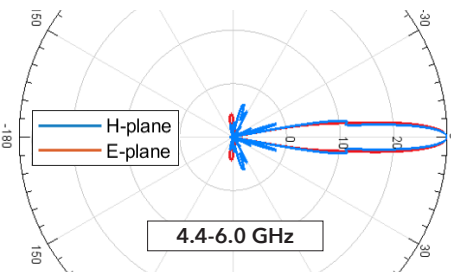

MTS 3.0

DUAL 30" DISH FEEDS

L/S WIDEBAND (MTS3-LSP)

GAIN
L-Band: 19 dBi
S-Band: 22 dBi

S/C WIDEBAND (MTS3-SCP)

GAIN
S-Band: 22 dBi
C-Band: 31 dBi

L BAND FEED (MTS3-LP)

GAIN
L-Band: 19 dBi

S BAND FEED (MTS3-SP)

GAIN
S-Band: 22 dBi

C BAND FEED (MTS3-CP)

GAIN
C-Band: 31 dBi

MTS 3.0

SINGLE 48" DISH FEEDS

L/S WIDEBAND (MTS3-LSD)

GAIN
L-Band: 21 dBi
S-Band: 26 dBi