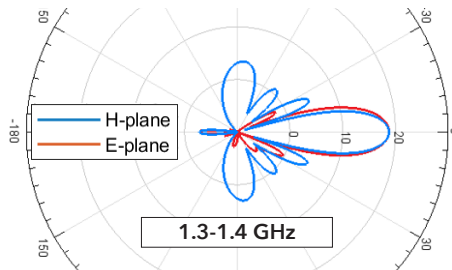

MTS 3.0

DUAL 30" DISH FEEDS

L/S WIDEBAND (MTS3-LSP)

GAIN
L-Band: 19 dBi
S-Band: 22 dBi

S/C WIDEBAND (MTS3-SCP)

GAIN
S-Band: 22 dBi
C-Band: 31 dBi

L BAND FEED (MTS3-LP)

GAIN
L-Band: 19 dBi

S BAND FEED (MTS3-SP)

GAIN
S-Band: 22 dBi

C BAND FEED (MTS3-CP)

GAIN
C-Band: 31 dBi

MTS 3.0

SINGLE 48" DISH FEEDS

L/S WIDEBAND (MTS3-LSD)

GAIN
L-Band: 21 dBi
S-Band: 26 dBi