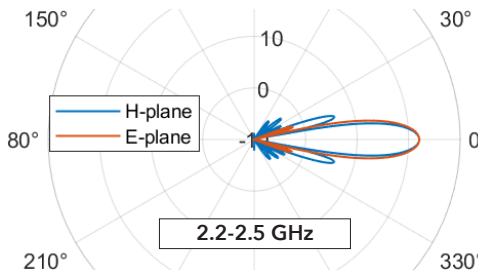

MTS 3.0

DUAL 30" DISH FEEDS

L/S WIDEBAND (MTS3-LSP)

GAIN
L-Band: 19 dBi
S-Band: 22 dBi

S/C WIDEBAND (MTS3-SCP)

GAIN
S-Band: 22 dBi
C-Band: 31 dBi

L BAND FEED (MTS3-LP)

GAIN
L-Band: 19 dBi

S BAND FEED (MTS3-SP)

GAIN
S-Band: 22 dBi

C BAND FEED (MTS3-CP)

GAIN
C-Band: 31 dBi

MTS 3.0

SINGLE 48" DISH FEEDS

L/S WIDEBAND (MTS3-LSD)

GAIN
L-Band: 21 dBi
S-Band: 26 dBi