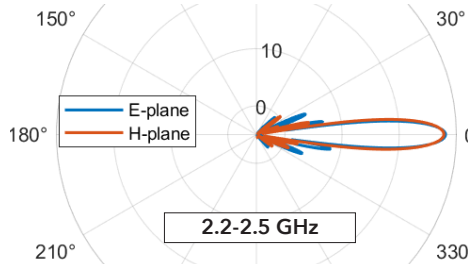

S/C WIDEBAND (MTS3-SCD)

GAIN
S-Band: 27 dBi
C-Band: 32 dBi

L BAND FEED (MTS3-LD)

GAIN
L-Band: 22 dBi

S BAND FEED (MTS3-SD)

GAIN
S-Band: 28 dBi

C BAND FEED (MTS3-CD)

GAIN
C-Band: 34 dBi