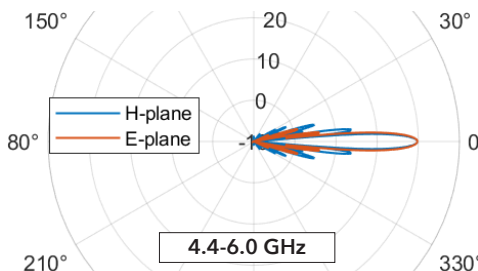

S BAND FEED (MTS3-SP)

GAIN
S-Band: 22 dBi

C BAND FEED (MTS3-CP)

GAIN
C-Band: 31 dBi

MTS 3.0

SINGLE 48" DISH FEEDS

L/S WIDEBAND (MTS3-LSD)

GAIN
L-Band: 21 dBi
S-Band: 26 dBi

S/C WIDEBAND (MTS3-SCD)

GAIN
S-Band: 27 dBi
C-Band: 32 dBi

L BAND FEED (MTS3-LD)

GAIN
L-Band: 22 dBi

S BAND FEED (MTS3-SD)

GAIN
S-Band: 28 dBi

C BAND FEED (MTS3-CD)

GAIN
C-Band: 34 dBi