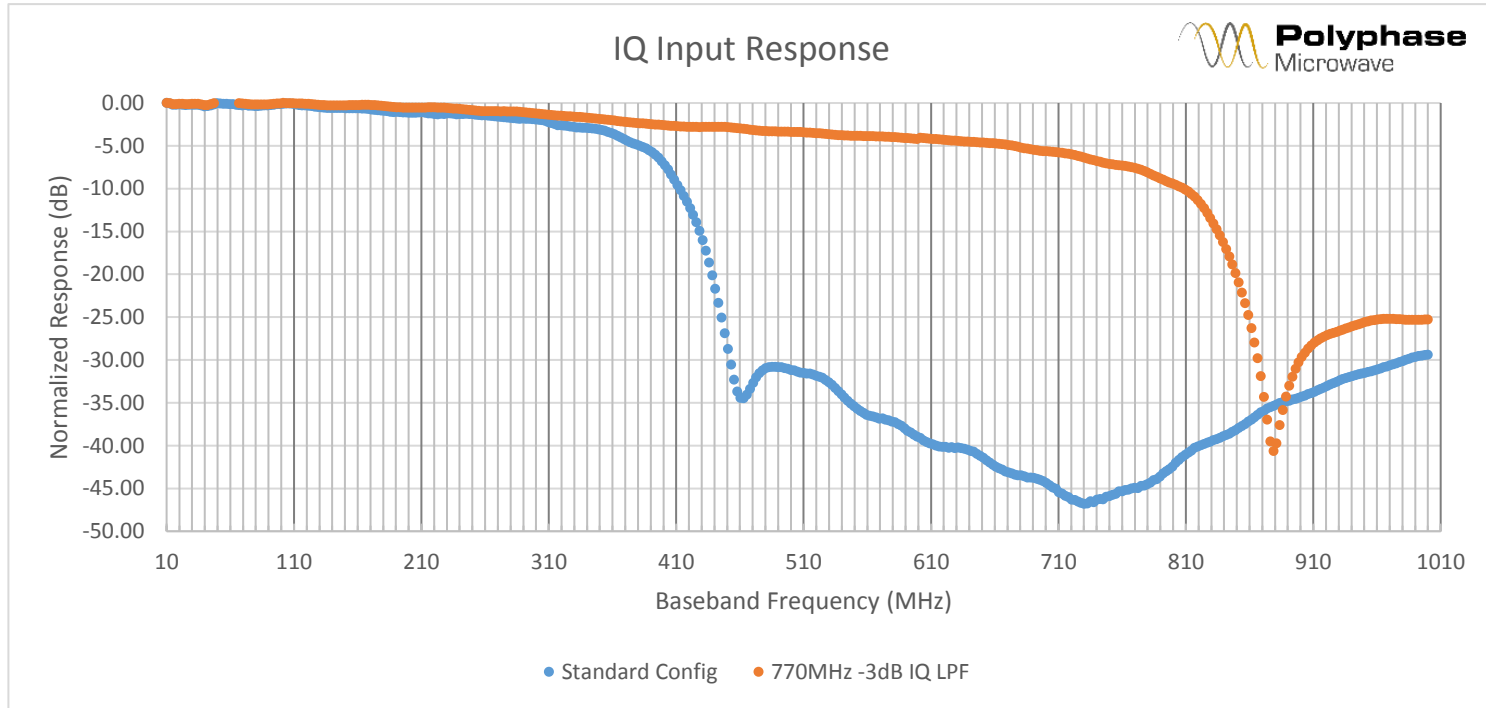

PN AM0350A  
LO Pwr [dBm] 5  
LO Freq [MHz] 1900  
IQ Pwr [dBm] 0  
Freq Step Size [MHz] 2.4750

IQ freq[MHz]	Normalized Response[dB] For Configuration:		Data Set: 770MHz -3dB IQ LPF				
	Standard Config	770MHz -3dB IQ LPF	Attenuation Point [dB]	-1	-2	-3	-20
			Frequency [MHz]	282.25	358.98	460.45	849.03
10.00	0.00	0.00					
12.48	-0.08	-0.05					
14.95	-0.20	-0.15					
17.43	-0.22	-0.15					
19.90	-0.18	-0.09					
22.38	-0.21	-0.11					
24.85	-0.24	-0.13					

27.33	-0.23	-0.13
29.80	-0.22	-0.09
32.28	-0.21	-0.09
34.75	-0.22	-0.09
37.23	-0.29	-0.17
39.70	-0.41	-0.27
42.18	-0.38	-0.25
44.65	-0.29	-0.14
47.13	-0.19	-0.03
49.60	-0.05	0.09
52.08	-0.06	0.10
54.55	-0.10	0.06
57.03	-0.12	0.07
59.50	-0.14	0.06
61.98	-0.15	0.04
64.45	-0.21	0.00
66.93	-0.27	-0.04
69.40	-0.28	-0.07
71.88	-0.25	-0.11
74.35	-0.32	-0.15
76.83	-0.35	-0.18
79.30	-0.36	-0.19
81.78	-0.35	-0.18
84.25	-0.34	-0.19
86.73	-0.31	-0.20
89.20	-0.29	-0.18
91.68	-0.25	-0.16
94.15	-0.20	-0.12
96.63	-0.16	-0.08
99.10	-0.13	-0.05
101.58	-0.10	0.00
104.05	-0.08	-0.02
106.53	-0.08	-0.02
109.00	-0.11	-0.03